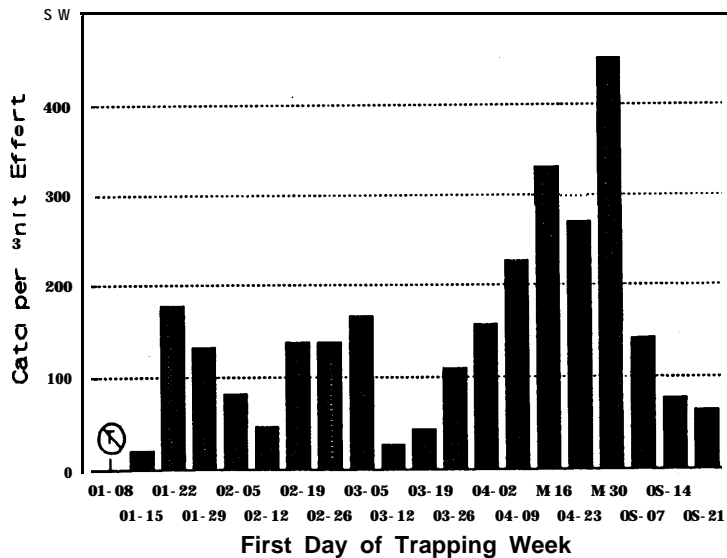

Lewiston Site

Ambrose Site

Hard Hat Site

Sky Ranch Site

FIGURE 2. Weekly average catch of juvenile chinook salmon per-trap per-night at the four trapping sites in the mainstem Trinity River during 1992.