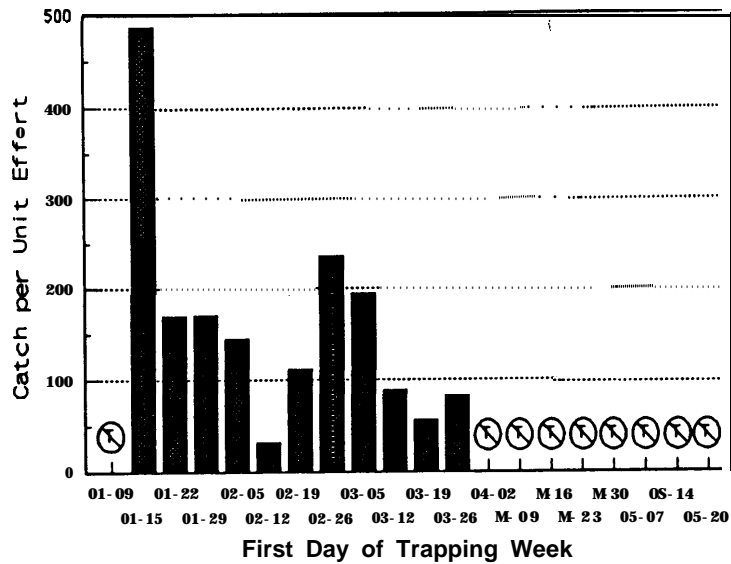

Lewiston Site

Ambrose Site

Hard Hat Site

Sky Ranch Site

FIGURE 2. Weekly average catch of juvenile chinook salmon per-trap per-night at the four trapping sites in the mainstem Trinity River during 1992.