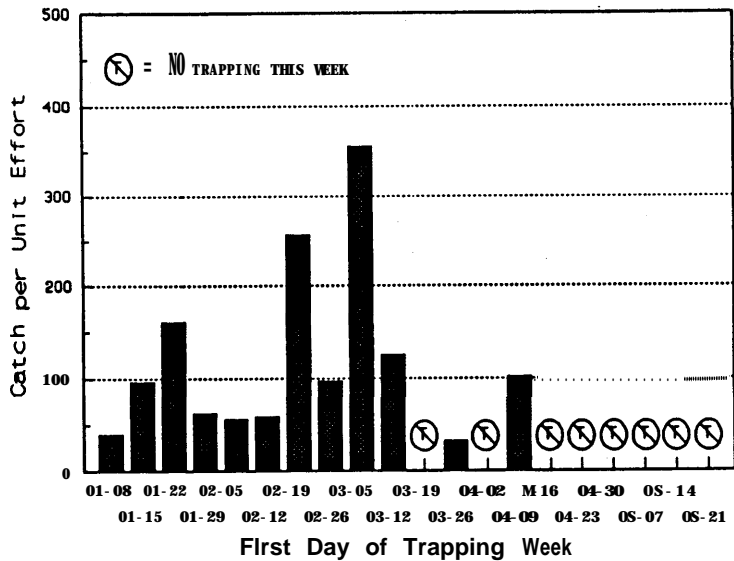

Lewiston Site

Ambrose Site

Hard Hat Site

Sky Ranch Site

FIGURE 2. Weekly average catch of juvenile chinook salmon per-trap per-night at the four trapping sites in the mainstem Trinity River during 1992.