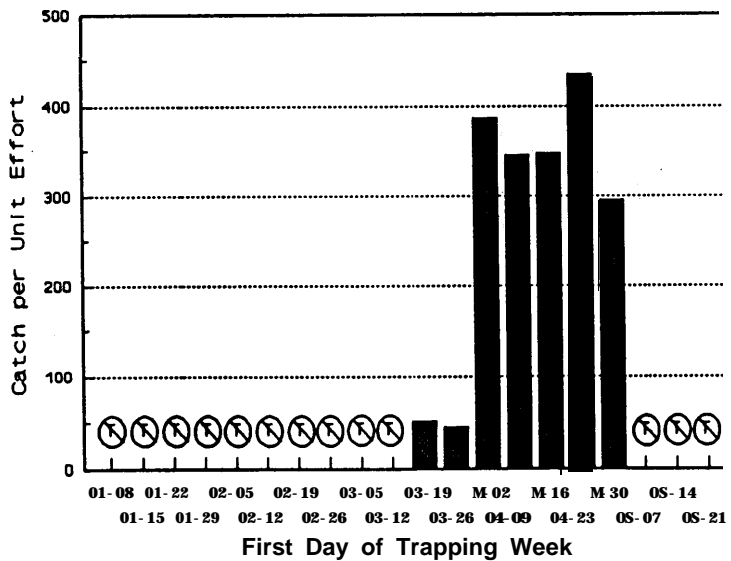

Lewiston Site

Ambrose Site

Hard Hat Site

Sky Ranch Site

FIGURE 2. Weekly average catch of juvenile chinook salmon per-trap per-night at the four trapping sites in the mainstem Trinity River during 1992.